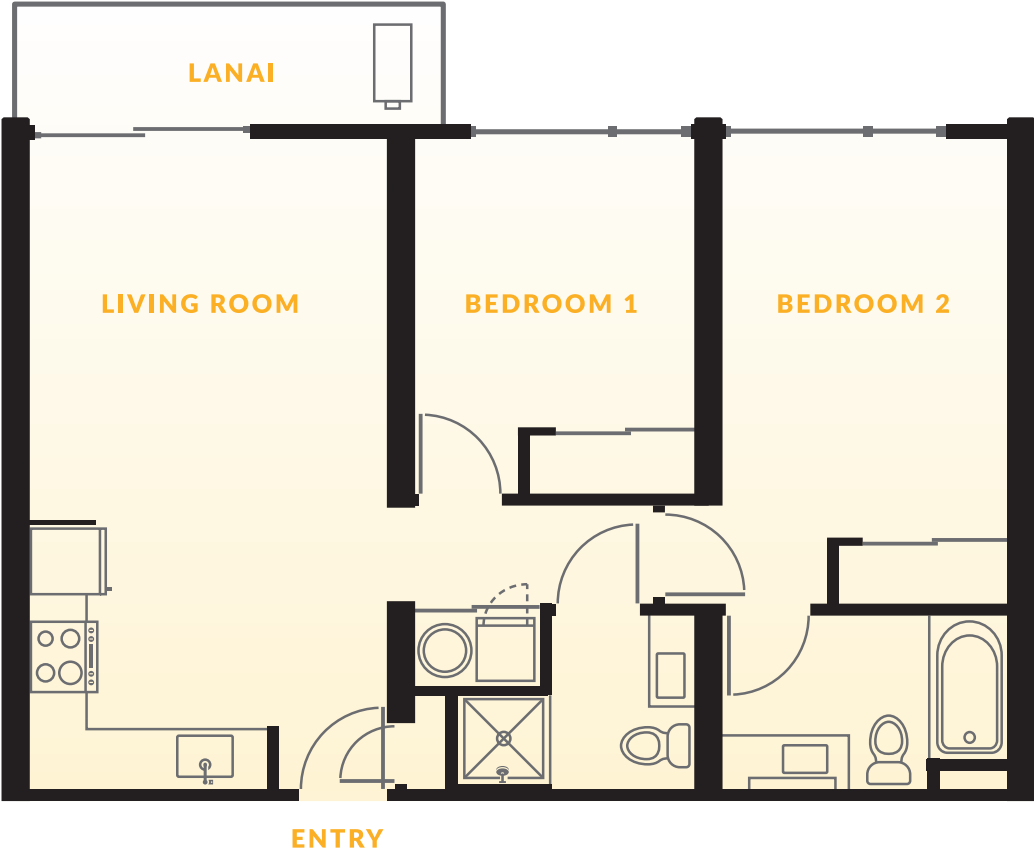

# ILILANI FLOOR PLAN: UNIT BL

2 Bedrooms / 2 Bathrooms

**LIVING AREA**

Interior: 772 square feet  
Lanai: 67 square feet  
Total: 839 square feet

*Units on Levels 2 - 8*

# ILILANI FLOOR PLAN: UNIT BA

2 Bedrooms / 2 Bathrooms

**LIVING AREA**

Interior: 785 square feet  
Lanai: 67 square feet  
Total: 852 square feet

*Units on Levels 9*